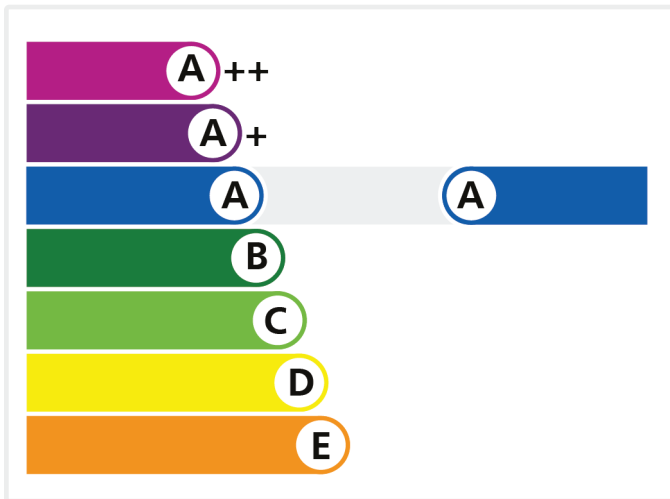

Proven Performance.

Energy Window

Whiteline Manufacturing Ltd

85mm Outer frame PlatinumNRG

A Rated

Licence No. 4632

Review Date: 31/12/2026

To verify this licence please visit bfrc.org

This label is not a statutory requirement. It is a voluntary label provided as a customer service to allow consumers to make informed decisions on the energy performance of competing products.

© Only to be reproduced by permission of British Fenestration Rating Council Ltd